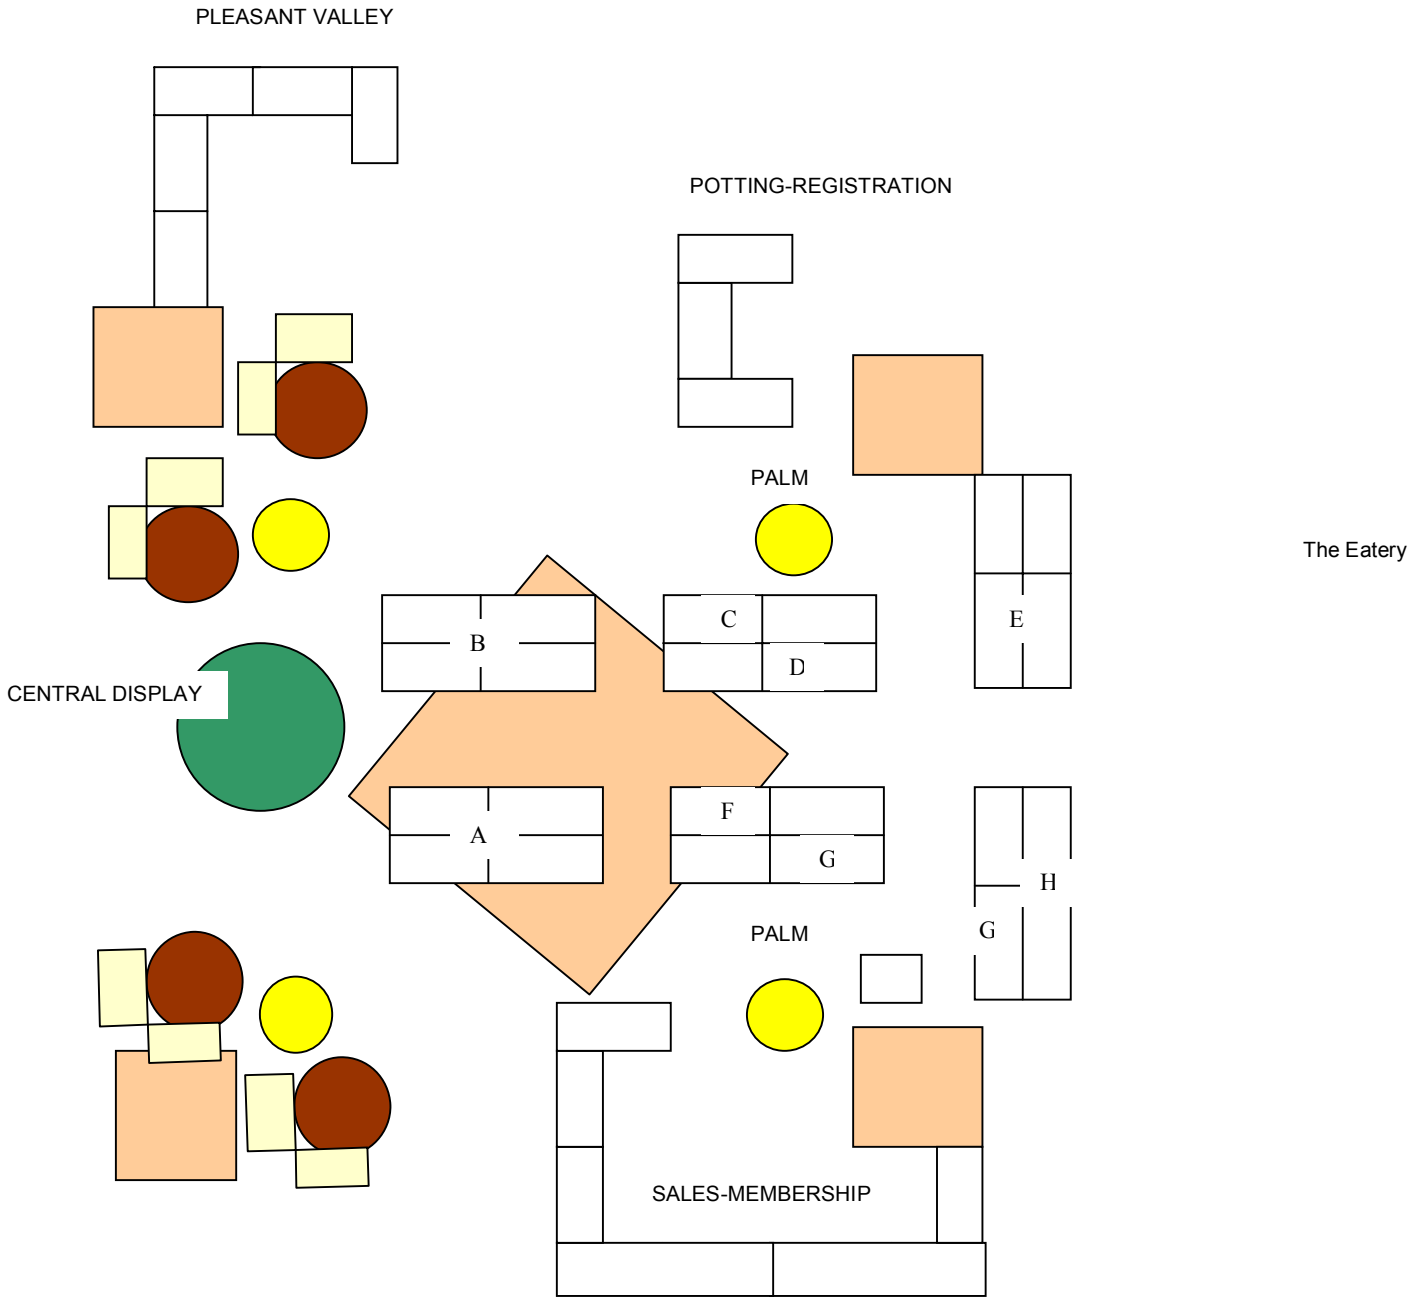

Map of Show

Use Gottschalk's Side (north) Entrance

Pacific Ave – main entrance